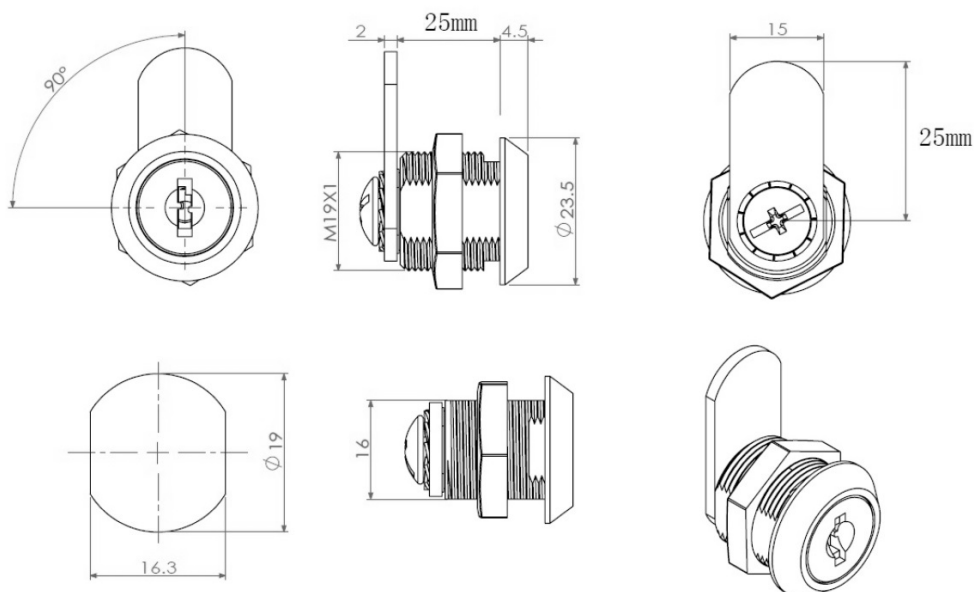

# PRODUCT SHEET

**Description:**

Cam Lock MIC1925S, 90DG, Cam No. A01,Black,Snake MK SISO,#01 NOT with Full Thread

**Item number:**

14.04.497-0

Units	Box	Carton	HS Code	Barcode
Pcs.	30	300	8301300000	
				5704866441544